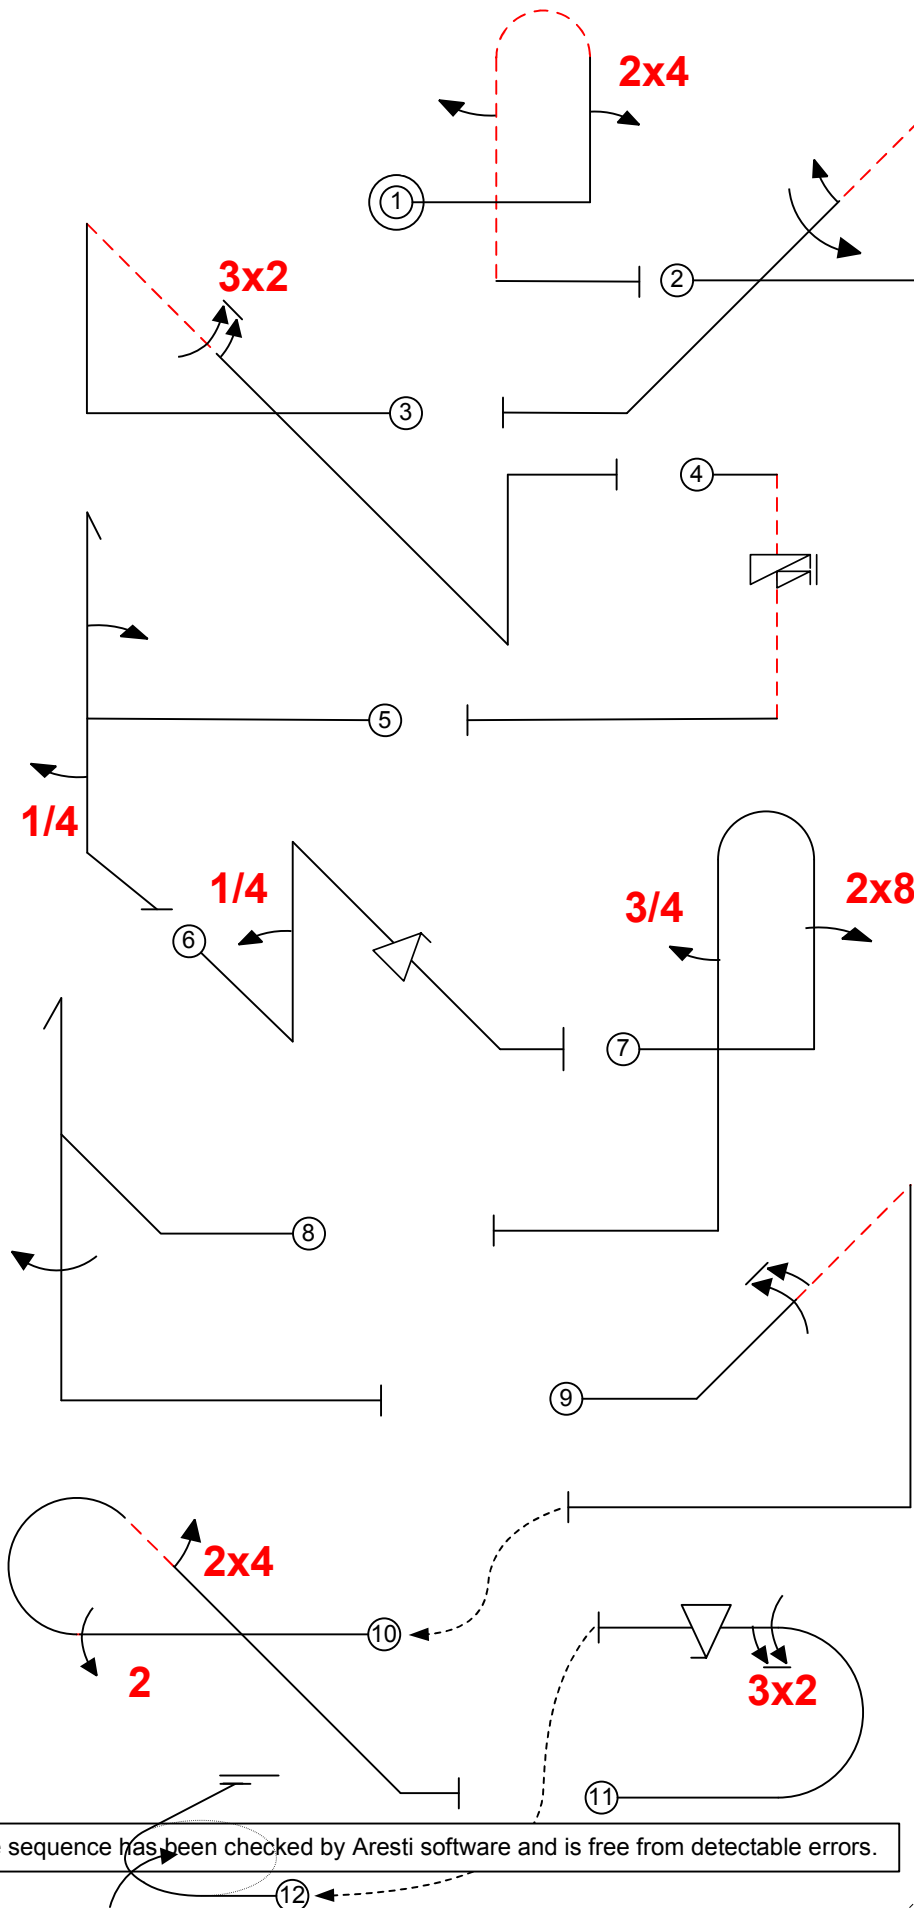

Pilot ID #

Flight #

Advanced Free

Fig 1	8.4.3.1 9.4.1.2 9.1.5.2	15 9 4	28
Fig 2	1.2.7.1 9.1.4.2 9.1.4.4	13 4 8	25
Fig 3	1.3.12.1 9.2.4.6	21 12	33
Fig 4	1.1.6.3 9.11.1.6	10 3	13
Fig 5	5.2.1.1 9.1.1.2 9.1.5.1	17 8 2	27
Fig 6	1.2.6.1 9.1.1.1 9.9.4.4	14 6 11	31
Fig 7	8.4.1.1 9.8.1.1 9.1.5.3	13 7 6	26
Fig 8	5.3.1.1 9.1.5.4	18 8	26
Fig 9	1.2.3.1 9.1.2.6	12 12	24
Fig 10	8.5.6.1 9.2.3.4 9.4.4.2	10 9 5	24
Fig 11	7.2.2.1 9.9.3.4 9.2.3.6	6 11 12	29
Fig 12	2.1.3.1	14	14
Total K = 300			

The sequence has been checked by Aresti software and is free from detectable errors.

Aurimas Bezaras
LTU
pilot
A/C