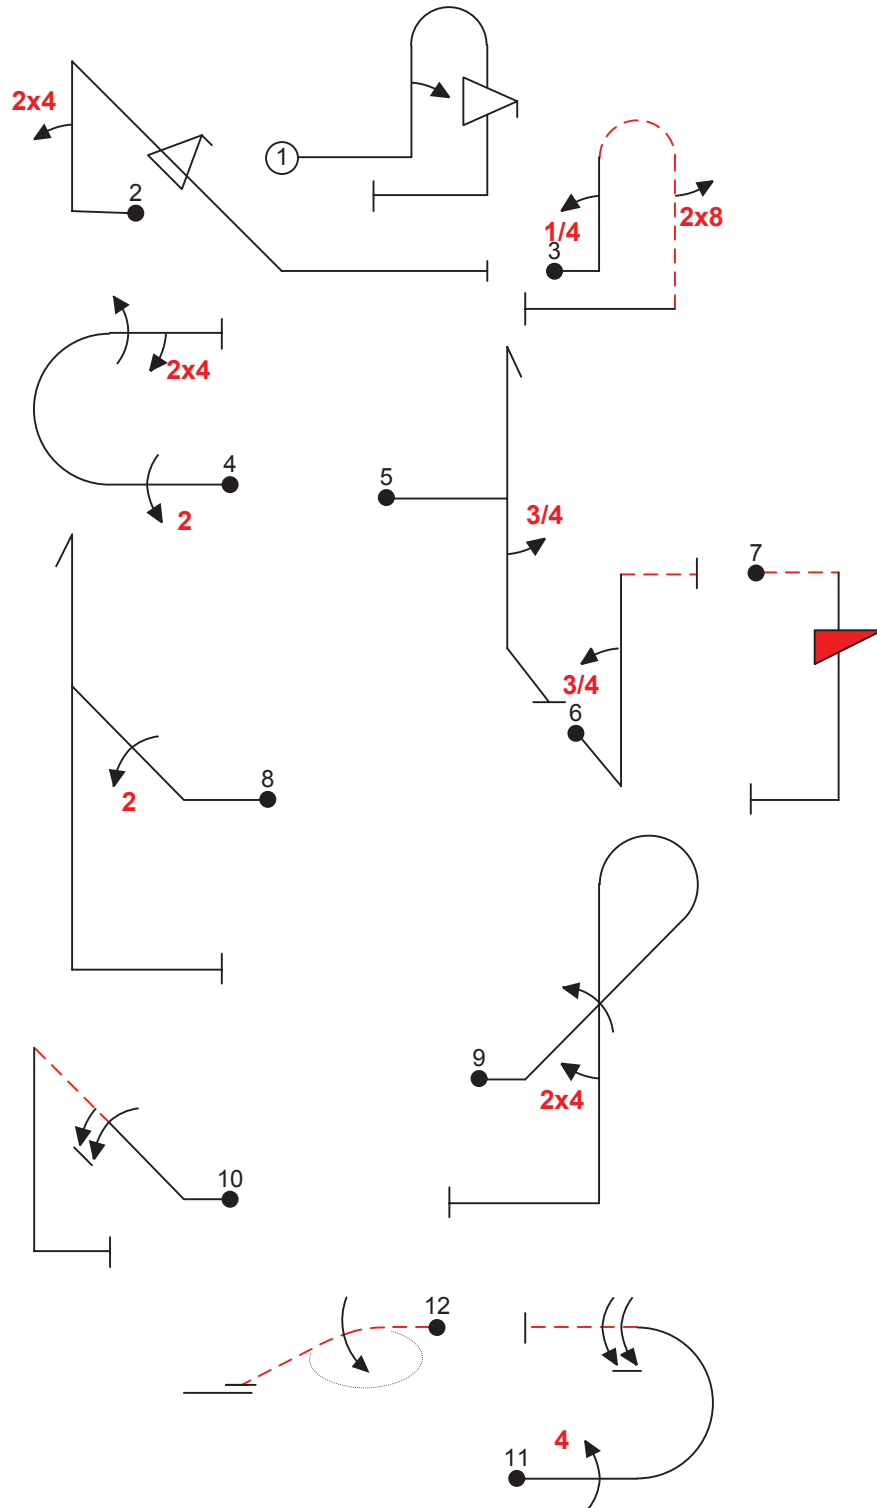

Pilot ID #

Flight #

Advanced Free

The sequence has been checked by Aresti software and is free from detectable errors.

ŁUKASZ CZEPIELA  
EXTRA 300 L  
pilot  
A/C